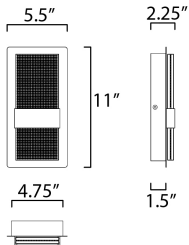

PRODUCT DESCRIPTION

Thousands of miniature crystals are embedded into a sheet of clear acrylic which form a material we call Gemite. When illuminated by the LED mounted in the Polished Chrome frame the Gemite glistens like the stars in a galaxy. With the added downlight you get both glamour and ample lighting from this beautiful vanity collection.

MEASUREMENTS

DIMENSION : 5.5" W x 11" H x 2.25" Ext
 MAX OAH : 4.75" W x 1.5" H
 HANGING WEIGHT : 3.74 lb

LAMPING

INPUT VOLTAGE : 120V
 LUMENS : 880 Rated (340 Del.)
 BULB : 2 x 4W LED PCB Integrated , 8W Total
 BULB INCLUDED : (Integrated)
 DIMMABLE : Triac CL or ELV
 CRI : 90+ CRI
 COLOR_TEMP : 3000K
 LIGHTING_DIRECTION : Up/Down